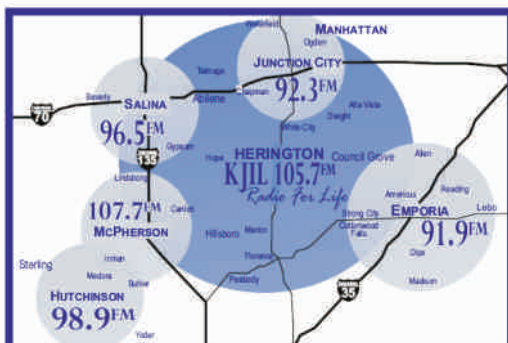

Casting Crowns